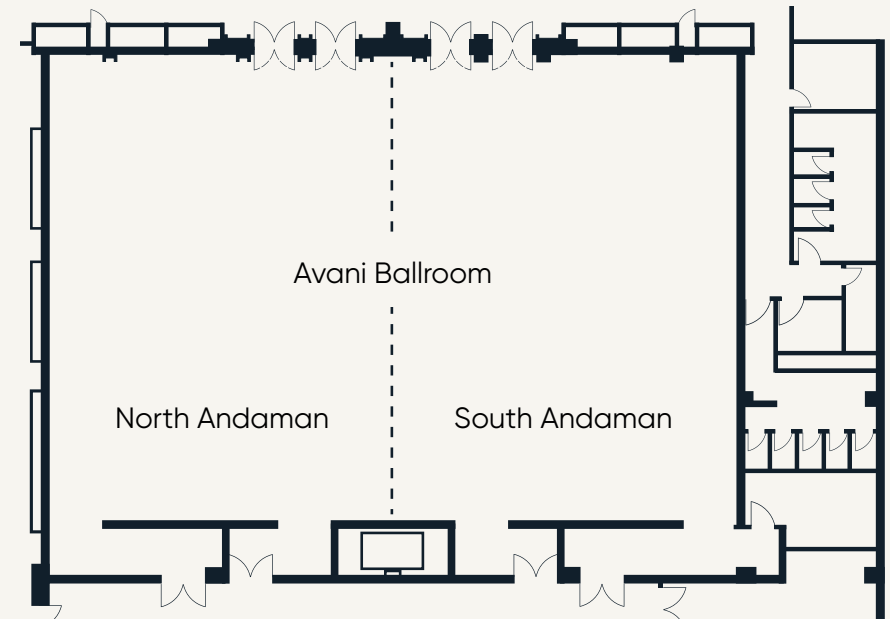

Venue	Area		Dimensions		Seating options					
	Sqm	Sq ft	M	Ft	Theatre	Class-room	U-shape	Board-room	Banquet	Cocktail
Avani Ballroom	500	5382	21 x 28	69 x 92	550	240	160	92	350	600
North Andaman	250	2691	21 x 14	69 x 46	260	128	64	48	150	300
South Andaman	250	2691	21 x 14	69 x 46	260	128	64	48	150	300
Ko Panyi	100	1076.4	10 x 10.5	33 x 34	100	64	32	24	60	80
Ko Tachai	100	1076.4	10 x 10.5	33 x 34	100	64	32	24	60	80
Breakout Foyer	110	1184.04	33 x 4	108 x 13	100	-	-	-	60	80
Foyer	220	2368.08	32 x 7	105 x 23	-	-	-	-	-	280

Venue	Area		Dimensions		Seating options					
	Sqm	Sq ft	M	Ft	Theatre	Class-room	U-shape	Board-room	Banquet	Cocktail
Avani Ballroom	500	5382	21 x 28	69 x 92	550	240	160	92	350	600

Venue	Area		Dimensions		Seating options					
	Sqm	Sq ft	M	Ft	Theatre	Class-room	U-shape	Board-room	Banquet	Cocktail
North Andaman	250	2691	21 x 14	69 x 46	260	128	64	48	150	300
South Andaman	250	2691	21 x 14	69 x 46	260	128	64	48	150	300