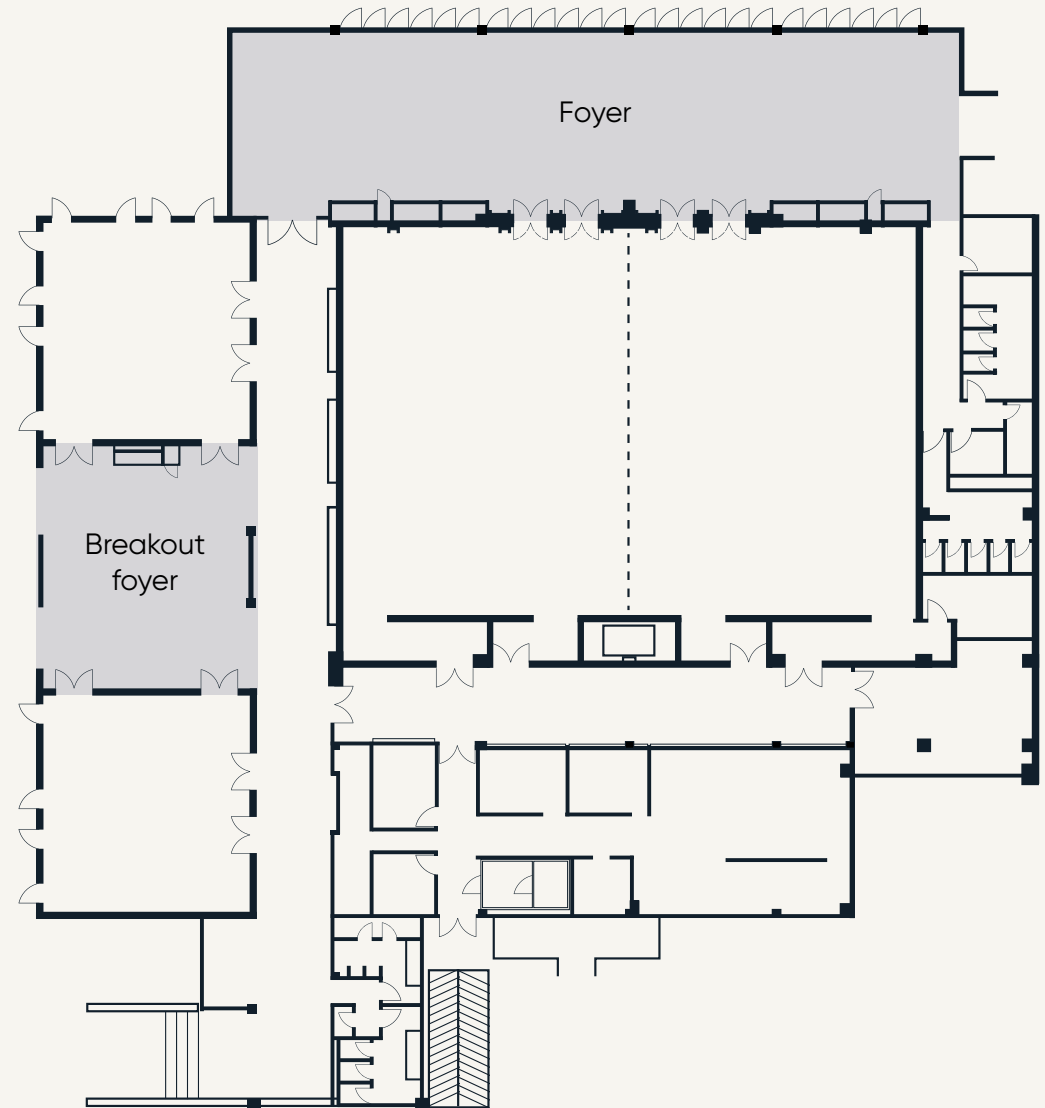

Venue	Area		Dimensions		Seating options					
	Sqm	Sq ft	M	Ft	Theatre	Class-room	U-shape	Board-room	Banquet	Cocktail
Avani Ballroom	500	5382	21 x 28	69 x 92	550	240	160	92	350	600
North Andaman	250	2691	21 x 14	69 x 46	260	128	64	48	150	300
South Andaman	250	2691	21 x 14	69 x 46	260	128	64	48	150	300
Ko Panyi	100	1076.4	10 x 10.5	33 x 34	100	64	32	24	60	80
Ko Tachai	100	1076.4	10 x 10.5	33 x 34	100	64	32	24	60	80
Breakout Foyer	110	1184.04	33 x 4	108 x 13	100	-	-	-	60	80
Foyer	220	2368.08	32 x 7	105 x 23	-	-	-	-	-	280

Venue	Area		Dimensions		Seating options					
	Sqm	Sq ft	M	Ft	Theatre	Class-room	U-shape	Board-room	Banquet	Cocktail
Avani Ballroom	500	5382	21 x 28	69 x 92	550	240	160	92	350	600

Venue	Area		Dimensions		Seating options					
	Sqm	Sq ft	M	Ft	Theatre	Class-room	U-shape	Board-room	Banquet	Cocktail
North Andaman	250	2691	21 x 14	69 x 46	260	128	64	48	150	300
South Andaman	250	2691	21 x 14	69 x 46	260	128	64	48	150	300

Venue	Area		Dimensions		Seating options					
	Sqm	Sq ft	M	Ft	Theatre	Class-room	U-shape	Board-room	Banquet	Cocktail
Ko Panyi	100	1076.4	10 x 10.5	33 x 34	100	64	32	24	60	80

Venue	Area		Dimensions		Seating options					
	Sqm	Sq ft	M	Ft	Theatre	Class-room	U-shape	Board-room	Banquet	Cocktail
Ko Tachai	100	1076.4	10 x 0.5	33 x 34	100	64	32	24	60	80

Venue	Area		Dimensions		Seating options					
	Sqm	Sq ft	M	Ft	Theatre	Class-room	U-shape	Board-room	Banquet	Cocktail
Breakout Foyer	110	1184.04	33 x 4	108 x 13	100	-	-	-	60	80
Foyer	220	2368.08	32 x 7	105 x 23	-	-	-	-	-	280