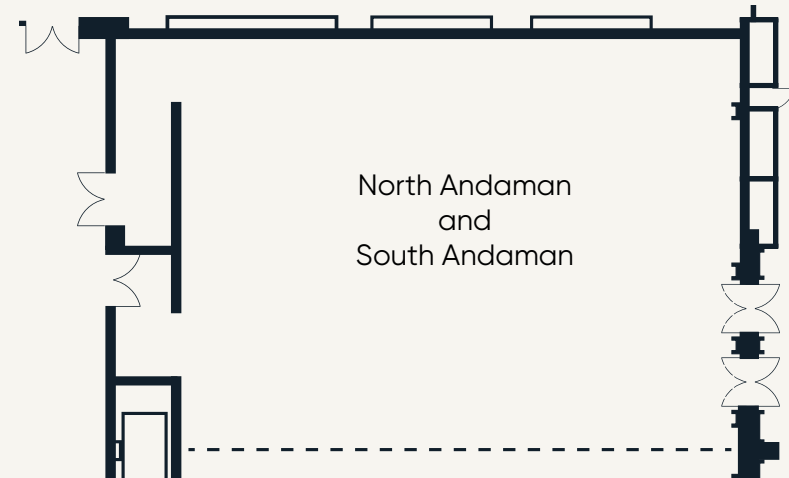

Venue	Area		Dimensions		Seating options					
	Sqm	Sq ft	M	Ft	Theatre	Class-room	U-shape	Board-room	Banquet	Cocktail
Avani Ballroom	500	5382	21 x 28	69 x 92	550	240	160	92	350	600
North Andaman	250	2691	21 x 14	69 x 46	260	128	64	48	150	300
South Andaman	250	2691	21 x 14	69 x 46	260	128	64	48	150	300
Ko Panyi	100	1076.4	10 x 10.5	33 x 34	100	64	32	24	60	80
Ko Tachai	100	1076.4	10 x 10.5	33 x 34	100	64	32	24	60	80
Breakout Foyer	110	1184.04	33 x 4	108 x 13	100	-	-	-	60	80
Foyer	220	2368.08	32 x 7	105 x 23	-	-	-	-	-	280

Venue	Area		Dimensions		Seating options					
	Sqm	Sq ft	M	Ft	Theatre	Class-room	U-shape	Board-room	Banquet	Cocktail
Avani Ballroom	500	5382	21 x 28	69 x 92	550	240	160	92	350	600

Venue	Area		Dimensions		Seating options					
	Sqm	Sq ft	M	Ft	Theatre	Class-room	U-shape	Board-room	Banquet	Cocktail
North Andaman	250	2691	21 x 14	69 x 46	260	128	64	48	150	300
South Andaman	250	2691	21 x 14	69 x 46	260	128	64	48	150	300